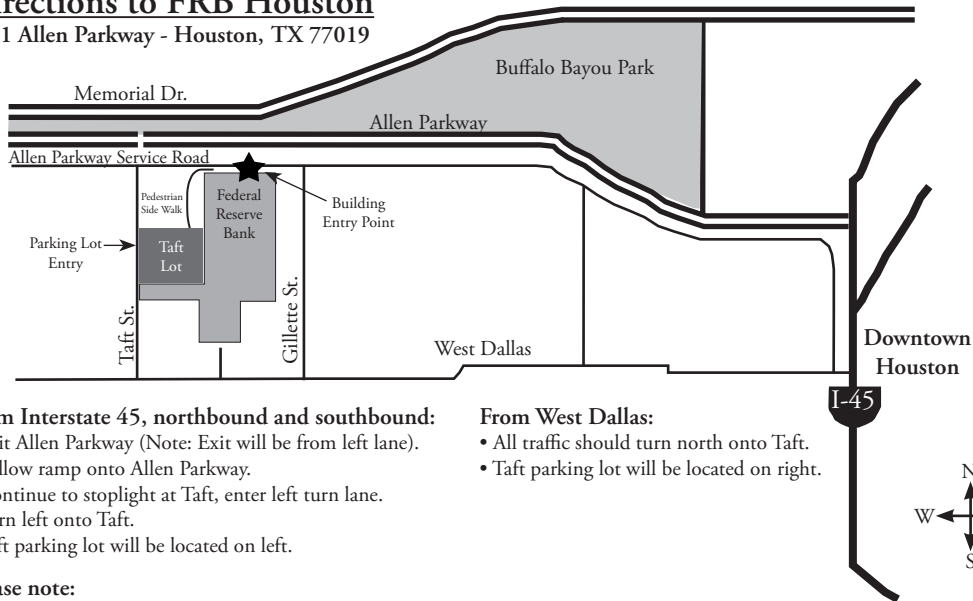

# Directions to FRB Houston

1801 Allen Parkway - Houston, TX 77019

## From Interstate 45, northbound and southbound:

- Exit Allen Parkway (Note: Exit will be from left lane).
- Follow ramp onto Allen Parkway.
- Continue to stoplight at Taft, enter left turn lane.
- Turn left onto Taft.
- Taft parking lot will be located on left.

## From West Dallas:

- All traffic should turn north onto Taft.
- Taft parking lot will be located on right.

## Please note:

- ★ All visitors enter through the front lobby located off Allen Parkway. Visitors will go through security screening as they enter the building.
- Guests with disabilities may enter on Gillette Street.
- In case of inclement weather, please bring an umbrella as the Taft parking lot is uncovered.